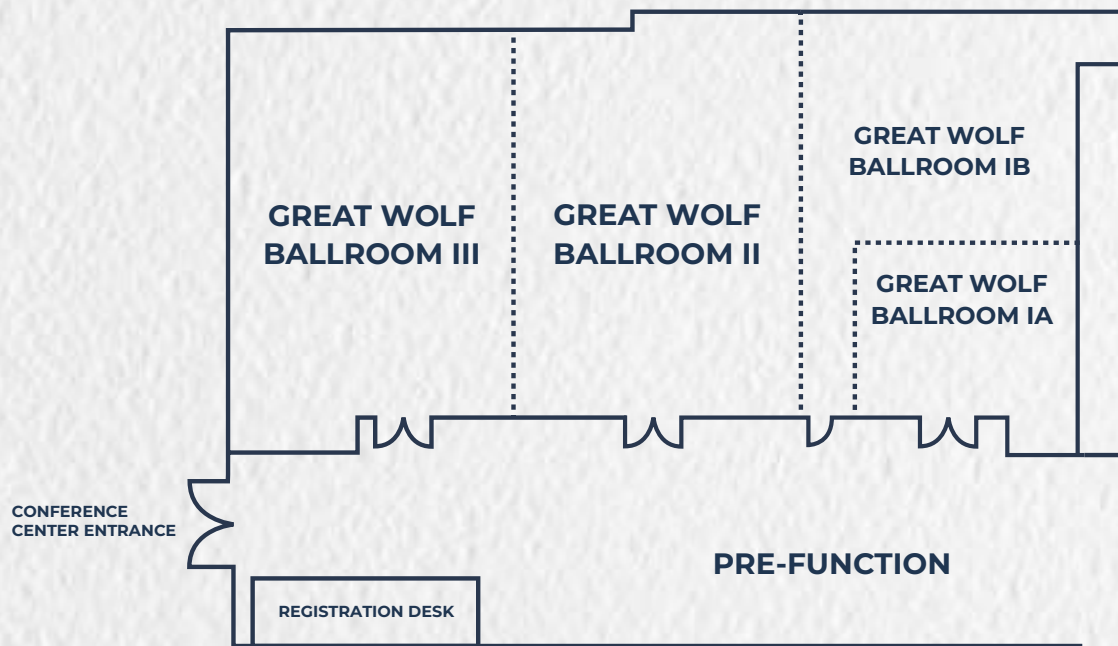

Function Space Configurations and Specifications

Resort Accommodations

- Located on the eastern edge of Collier County, near the I-75 and Collier Blvd interchange.
- Over 5,000 square feet of flexible meeting space.
- Large ballroom that can accommodate up to 600 guests.
- Customizable catering solutions built to your preference.
- Complimentary high-speed wireless internet access.
- 500 spacious guestrooms.
- Dedicated conference center entrance.
- 90,000 square foot waterpark.

Room Name	Sq. Ft.	Classroom	Banquet	Theater	Reception	U-Shape	Hollow Square
Great Wolf Ballroom	5,409	225	450	600	541	155	130
Great Wolf Ballroom I	1,731	72	144	192	173	50	42
Great Wolf Ballroom II	1,650	69	137	183	165	47	40
Great Wolf Ballroom III	2,028	84	170	225	203	58	49
Great Wolf Ballroom Ia	813	34	67	90	81	23	20
Great Wolf Ballroom Ib	918	38	76	102	92	26	22
Pre-Function Area	2,387	NA	NA	NA	239	NA	NA
Registration Desk	99	NA	NA	NA	NA	NA	NA