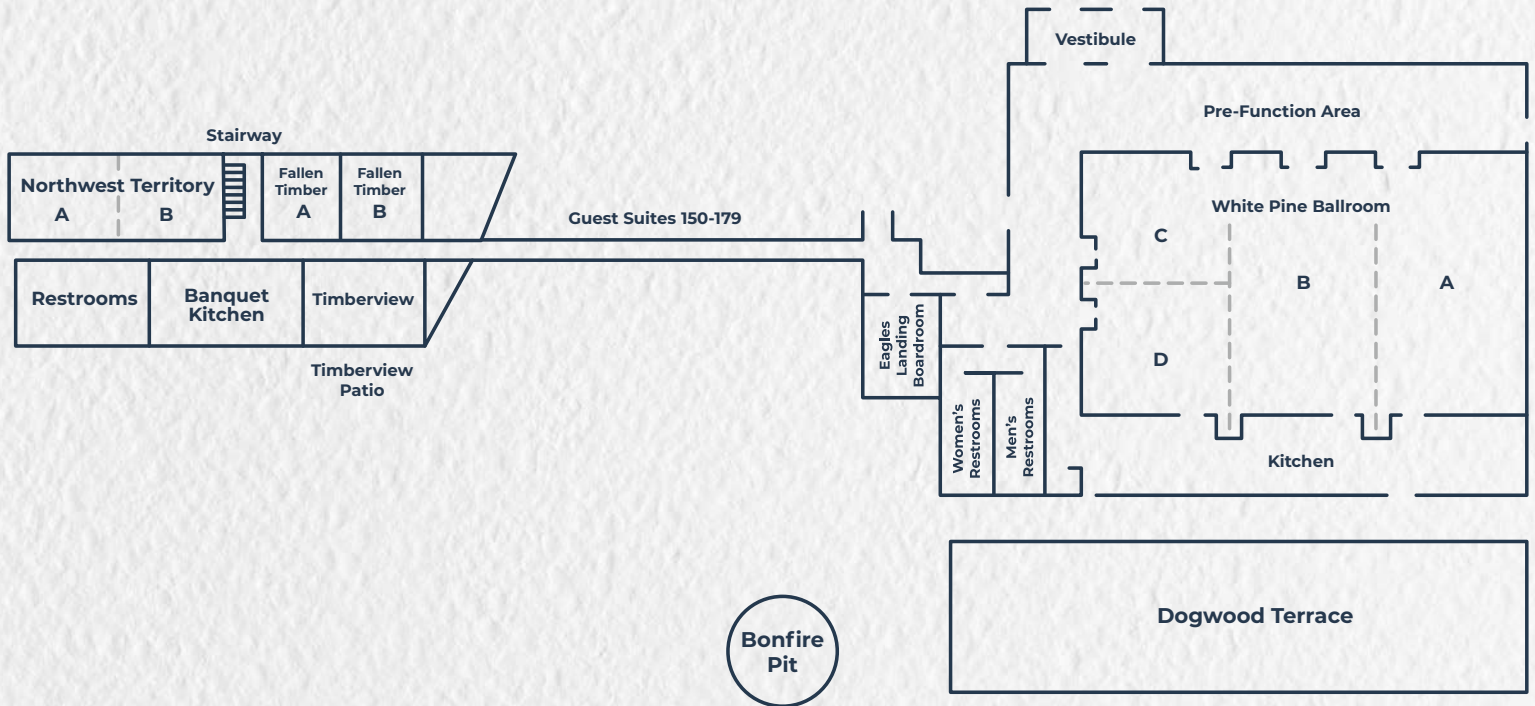

## Function Space Configurations and Specifications

Room Name	Sq. Ft.	L x W x H (Ft)	Classroom	Banquet	Theater	Reception	U-Shape
White Pine Ballroom (A-D)	4,042	46' x 81' x 16'-18'	220	320	380	380	N/A
White Pine A	1,370	28' x 50' x 16'-18'	64	80	110	110	50
White Pine B	1,370	28' x 50' x 16'-18'	64	80	110	110	50
White Pine C	650	28' x 25' x 16'-18'	32	40	45	40	25
White Pine D	650	28' x 25' x 16'-18'	32	40	45	40	25
White Pine Pre-Function	1,981	N/A	N/A	N/A	N/A	200	N/A
Northwest Territory (A-B)	2,116	72' x 28' x 9.5'	120	144	220	220	80
Northwest Territory A	1,008	36' x 28' x 9.5'	60	72	110	110	40
Northwest Territory B	1,008	37' x 28' x 9.5'	60	72	110	110	40
Timberview	900	35' x 28.5' x 9'	45	64	75	90	35
Timberview Patio	450	N/A	N/A	25	N/A	50	N/A
Fallen Timbers A	760	28' x 27' x 8.5'	40	40	50	50	25
Fallen Timbers B	760	28' x 27' x 8.5'	40	40	50	50	25
Eagles Landing	312	24' x 13' x 10.9'	N/A	N/A	N/A	N/A	15

### Resort Accommodations

- Located on US 31 in beautiful Traverse City, MI
- Minutes away from downtown
- Ten separate and configurable meeting rooms
- 10,771 sq. ft. of flexible meeting space
- Three unique private outdoor spaces
- Complimentary high-speed wireless Internet access
- 280 spacious guest suites