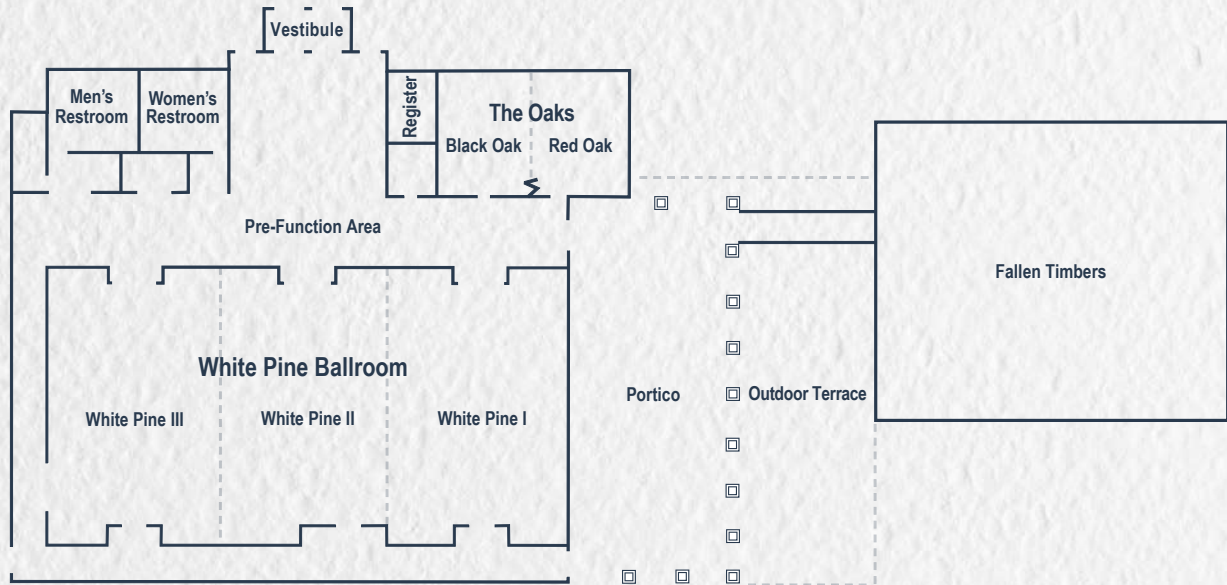

# GREAT WOLF LODGE®

#### Resort Accommodations

- Located in Concord, just 20 minutes northeast of downtown Charlotte
- 15,054 sq. ft. of flexible meeting space
- Six separate and configurable meeting rooms
- Customizable catering solutions built to your preference
- Complimentary high speed wireless Internet access
- Complimentary on-site parking
- 402 spacious guest suites