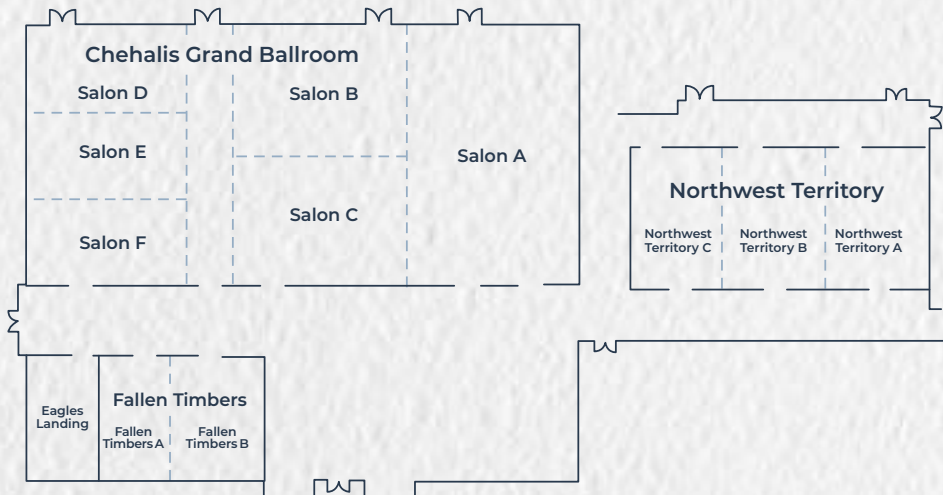

GREAT WOLF LODGE® WASHINGTON

Function Space Configurations and Specifications

Resort Accommodations

- Located just minutes south of Olympia, WA
- 19,971 sq. ft. of flexible meeting space
- 13 separate and configurable meeting rooms
- Customizable catering solutions built to your preference
- Complimentary high-speed wireless Internet access
- Complimentary on-site parking
- 398 spacious guest suites

Room Name	Sq. Ft.	L x W x H (Ft)	Classroom	Banquet	Theater	Reception	U-Shape	Hollow Square
Chehalis Grand Ballroom (A-F)	10,686	153' x 72' x 16'	675	816	1,120	1,068	N/A	N/A
Salon A	3,188	48' x 72' x 16'	216	240	350	318	60	88
Salon B	1,639	48' x 36' x 16'	84	120	179	163	44	56
Salon C	1,639	48' x 36' x 16'	84	120	179	163	44	56
Salon D	1,056	44' x 25' x 16'	63	64	110	105	37	41
Salon E	973	44' x 23' x 16'	63	56	110	97	37	41
Salon F	1,042	44' x 25' x 16'	63	64	110	104	37	41
Northwest Territory (A-C)	3,206	82' x 40' x 10'	228	248	362	320	82	94
Northwest Territory A	1,007	32' x 40' x 10'	63	64	107	100	37	38
Northwest Territory B	1,099	32' x 40' x 10'	84	72	125	109	37	38
Northwest Territory C	1,099	32' x 40' x 10'	81	64	115	109	37	38
Fallen Timbers (A-B)	1,465	48' x 33' x 9'	87	88	126	140	32	48
Fallen Timbers A	681	22' x 33' x 9'	42	40	54	64	28	28
Fallen Timbers B	784	26' x 33' x 9'	45	48	66	76	29	30
Eagles Landing - Boardroom	614	20' x 33' x 9'	N/A	N/A	N/A	N/A	N/A	N/A
Pre-Function	4,000	N/A	N/A	N/A	N/A	N/A	N/A	N/A